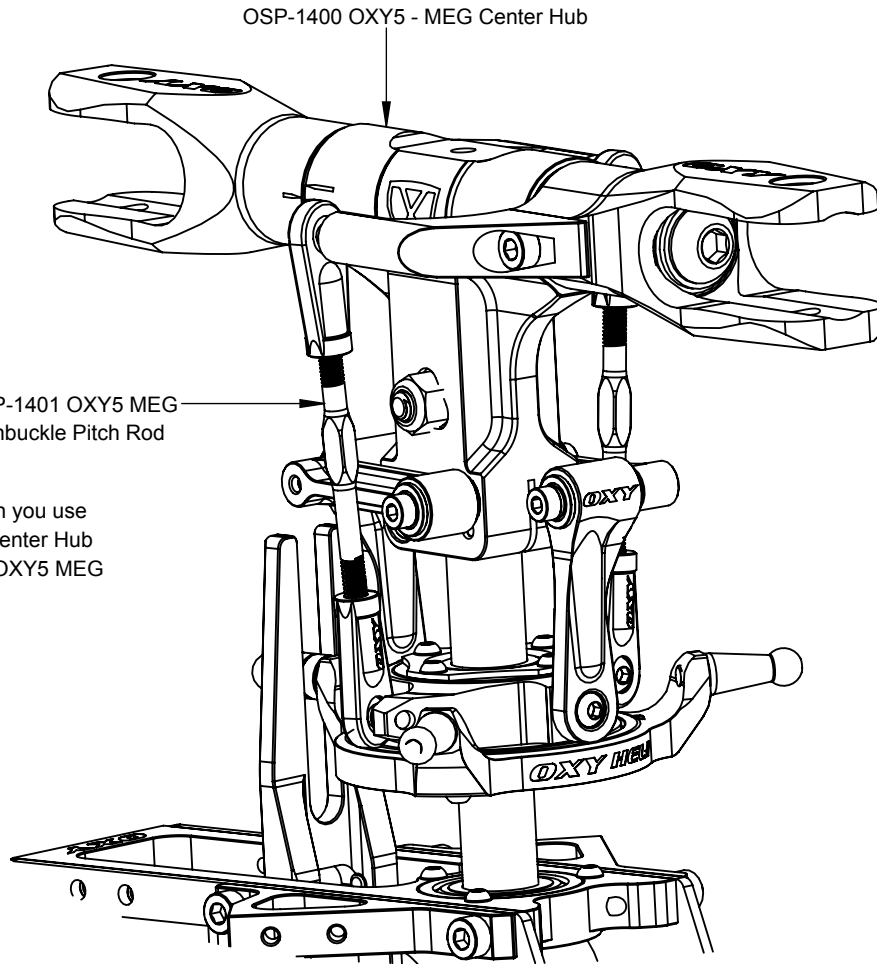

OSP-1400 OXY5 - MEG Center Hub  
OSP-1379 OXY5 - MEG Stretch Kit Retrofit

OSP-1400 OXY5 - MEG Center Hub  
OSP-1379 OXY5 - MEG Stretch Kit Retrofit

Very Important Note: When you use  
OSP-1400 OXY5 - MEG Center Hub  
you must use OSP-1401 OXY5 MEG  
Turnbuckle Pitch Rod

OSP-1400 OXY5 - MEG Center Hub  
OSP-1379 OXY5 - MEG Stretch Kit Retrofit

Very Important Note: When you use  
OSP-1400 OXY5 - MEG Center Hub  
you must use OSP-1401 OXY5 MEG  
Turnbuckle Pitch Rod