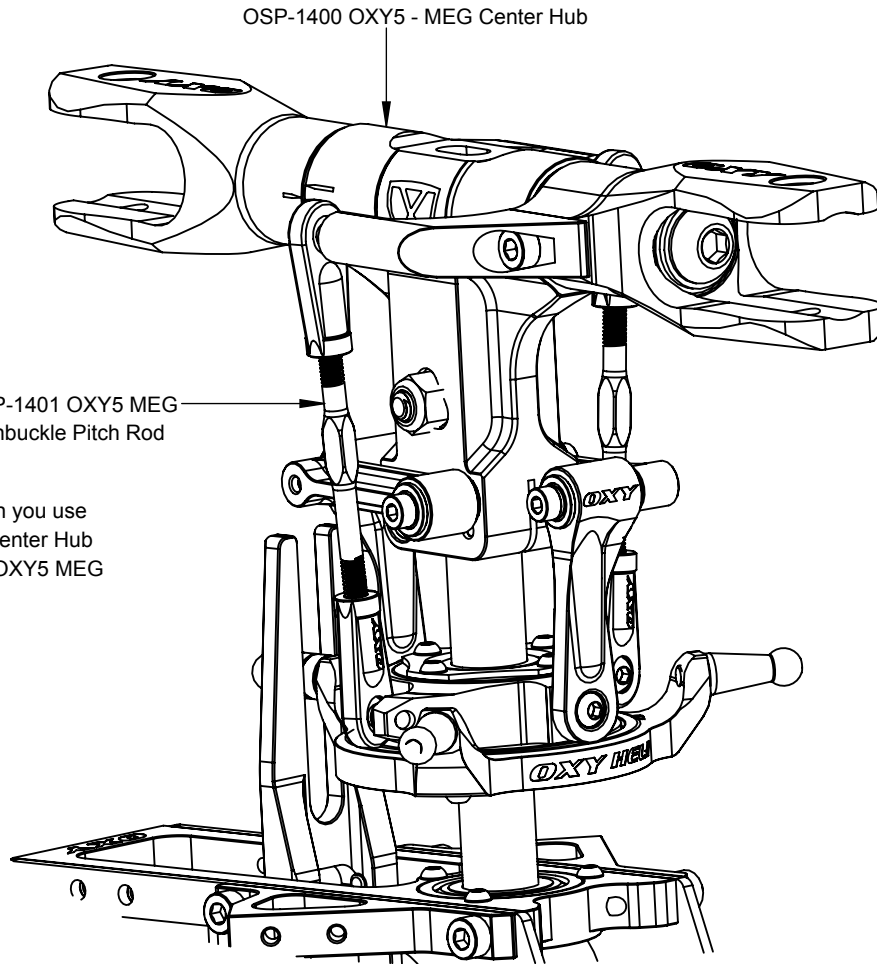

OSP-1400 OXY5 - MEG Center Hub  
OSP-1379 OXY5 - MEG Stretch Kit Retrofit

OSP-1400 OXY5 - MEG Center Hub  
OSP-1379 OXY5 - MEG Stretch Kit Retrofit

Very Important Note: When you use  
OSP-1400 OXY5 - MEG Center Hub  
you must use OSP-1401 OXY5 MEG  
Turnbuckle Pitch Rod

OSP-1400 OXY5 - MEG Center Hub  
OSP-1379 OXY5 - MEG Stretch Kit Retrofit

Very Important Note: When you use  
OSP-1400 OXY5 - MEG Center Hub  
you must use OSP-1401 OXY5 MEG  
Turnbuckle Pitch Rod