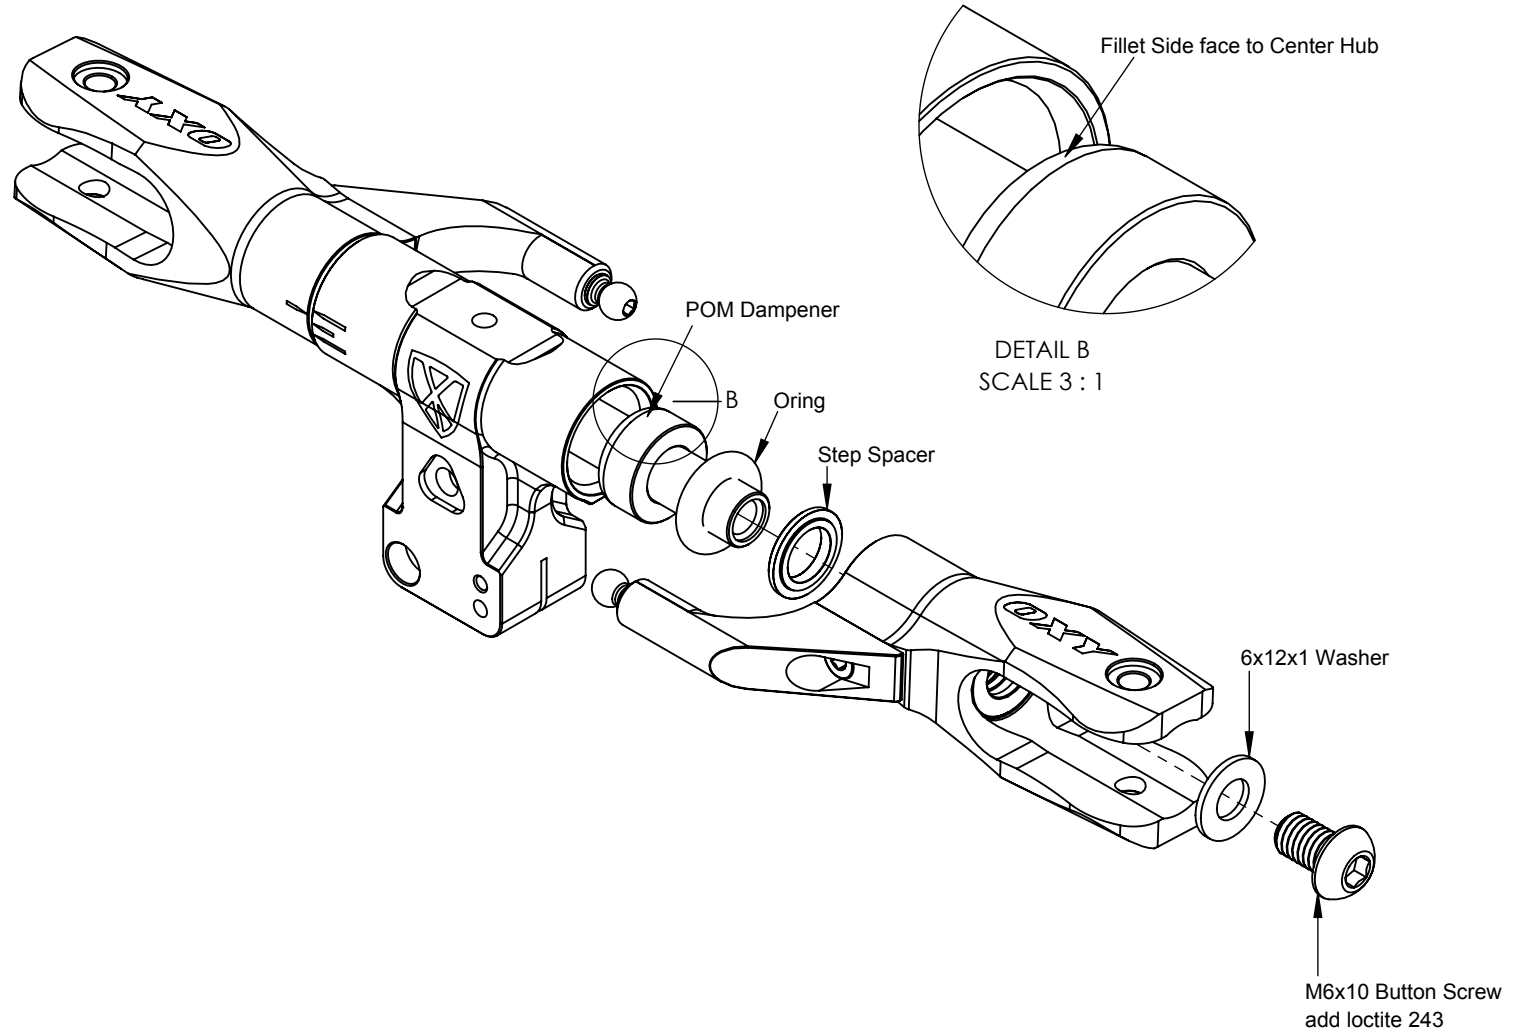

OSP-1400 OXY5 - MEG Center Hub  
OSP-1379 OXY5 - MEG Stretch Kit Retrofit

OSP-1400 OXY5 - MEG Center Hub  
OSP-1379 OXY5 - MEG Stretch Kit Retrofit

Very Important Note: When you use  
OSP-1400 OXY5 - MEG Center Hub  
you must use OSP-1401 OXY5 MEG  
Turnbuckle Pitch Rod

OSP-1400 OXY5 - MEG Center Hub  
OSP-1379 OXY5 - MEG Stretch Kit Retrofit

Very Important Note: When you use  
OSP-1400 OXY5 - MEG Center Hub  
you must use OSP-1401 OXY5 MEG  
Turnbuckle Pitch Rod